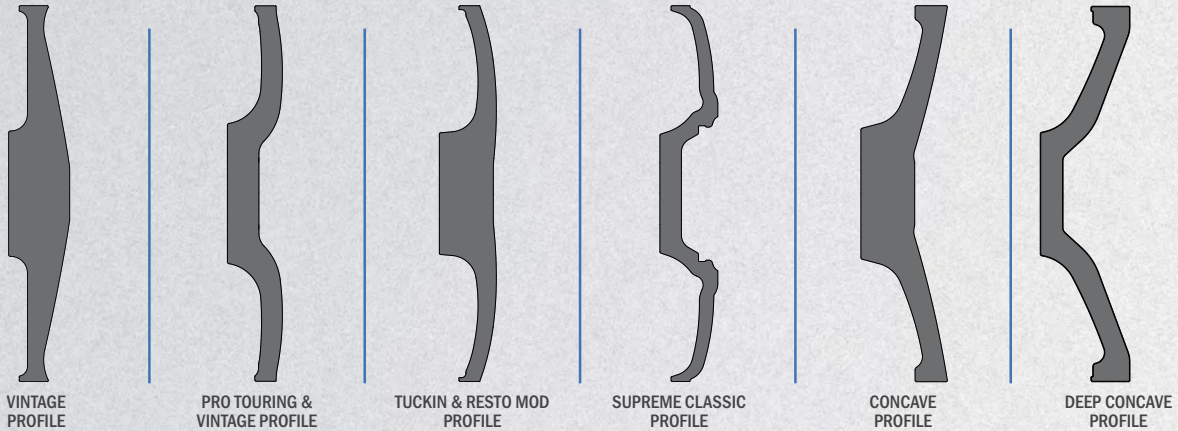

Depending on your needs we can tailor a center profile design that maximizes brake clearance, Lip size and offset. All we need is a few measurements or specs and we can give you the wheel you want in a fitment you want