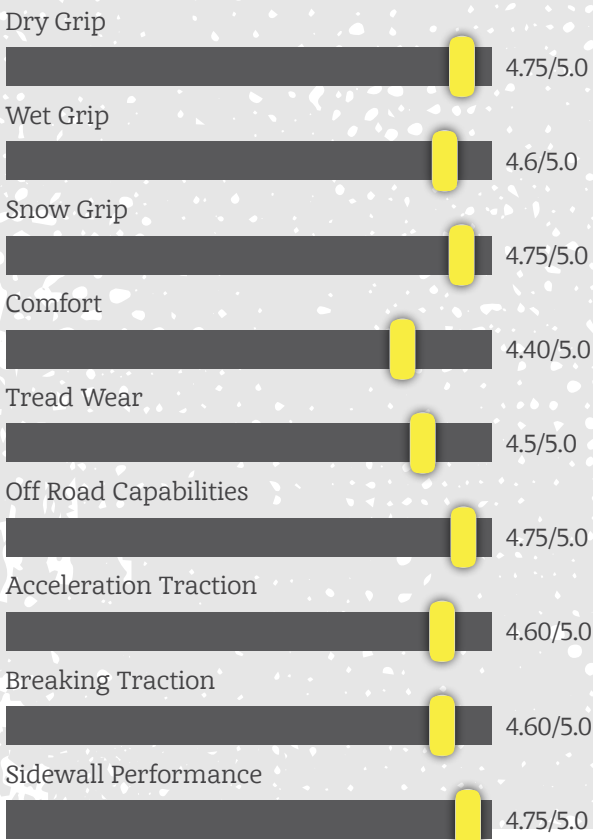

MOTOVATOR PERFORMANCE SPECS