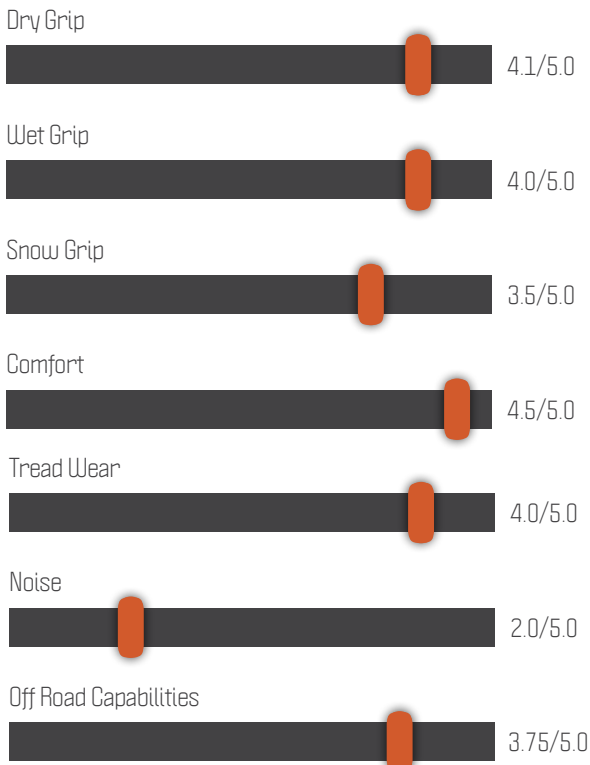

A/T

The Gripper A/T features a bold off-road look that instantly transforms any vehicle. The aggressive, high-void all-terrain tread features a stiff sidewall to help prevent punctures and bruises under the tread and in the sidewall. Built to improve stress distribution, tread life, and wear, the Gripper A/T is your go-to tire for the daily-driven off-road truck or SUV.

SIZES AVAILABLE

265/65R17	285/55R20LT	SNOW RATED A/TS
265/70R17LT	305/55R20LT	285/55R20LT
285/70R17LT	285/65R20LT	305/55R20LT
37X12.50R17LT	35X12.50R20	325/60R20LT
265/60R18	37X12.50R20LT	285/50R22LT
275/65R18P	285/50R22LT	325/50R22LT
285/65R18LT	325/50R22LT	
295/70R18LT	305/30R28	
265/50R20	285/40R28LT	
275/55R20		

GRIPPER A/T PERFORMANCE SPECS