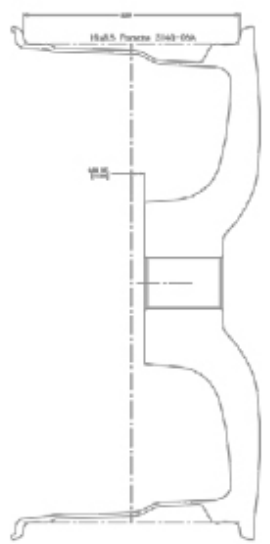

REVERSE DROP CENTER

20X9 R

20X10 R

20X10.5 R A

20X10.5 R B

20X12 R

STANDARD DROP CENTER

19X8.5 A