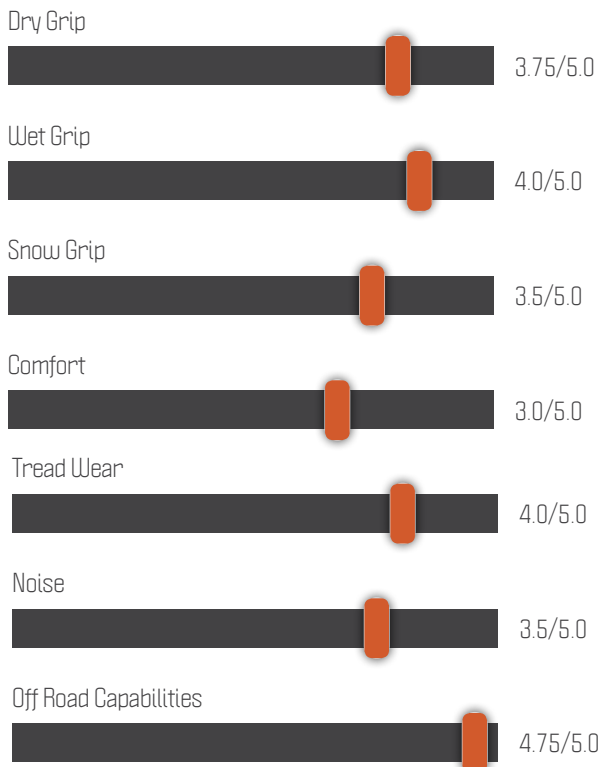

M/T

FUEL OFF-ROAD TIRE GRIPPER M/T. IF YOU WANT AGGRESSIVE STYLING AND SUPERIOR TRACTION, DONT LOOK ANY FURTHER. FUEL GRIPPER M/T TIRES HAVE IT COVERED AND ARE A PERFECT MATCH FOR THE FUEL WHEEL LINE UP.

SIZES AVAILABLE

33X12.50R17LT	33X12.50R22LT
35X12.50R17LT	35X12.50R22LT
37X13.50R17LT	37X13.50R22LT
33X12.50R18LT	38X15.50R22LT
35X12.50R18LT	35X13.50R24LT
33X12.50R20LT	37X13.50R24LT
35X12.50R20LT	40X15.50R24LT
35X12.50R20LT	37X13.50R26LT
35X13.50R20LT	40X15.50R26LT
37X13.50R20LT	40X16.50R28LT
38X15.50R20LT	

GRIPPER M/T PERFORMANCE SPECS

GRIPPER M/T TIRES / FUELOFFROAD.COM