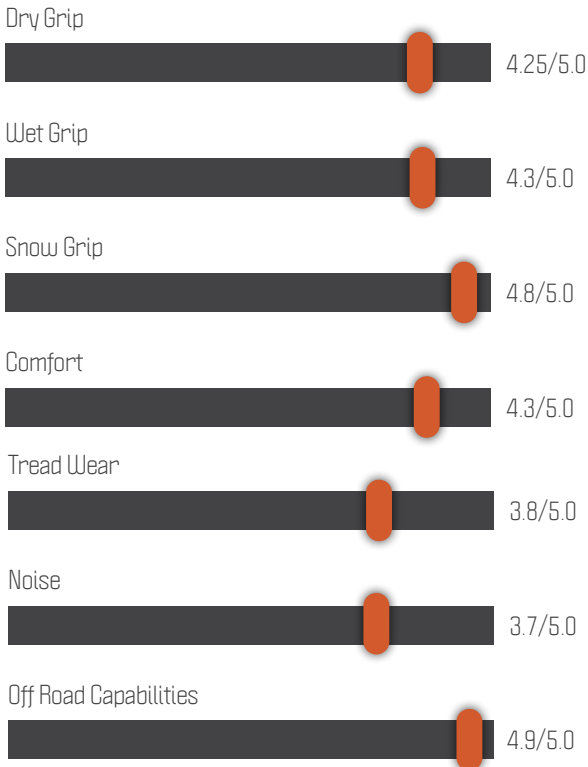

X/T

Fuel Off-Roads most extreme Gripper yet. The X/T will get you through the thick stuff and back through it again. And again. Aggressive lugs and an immense protruding sidewall design takes a bite out of terrain like no other, while still maintaining great traction and a shockingly quiet ride when asphalt is in your way.

SIZES AVAILABLE

- 35X12.50R20LT
- 35X12.50R20XL
- 35X12.50R22LT
- 35X12.50R22XL
- 35X12.50R22LT
- 44X16.50R28LT

GRIPPER X/T TIRES / FUELOFFROAD.COM

GRIPPER X/T PERFORMANCE SPECS