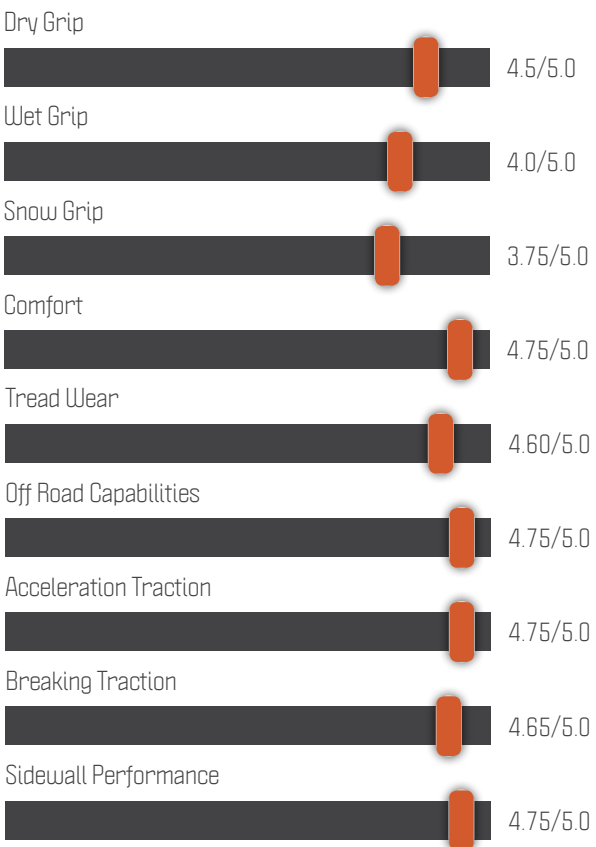

GRIPPER R/T PERFORMANCE SPECS