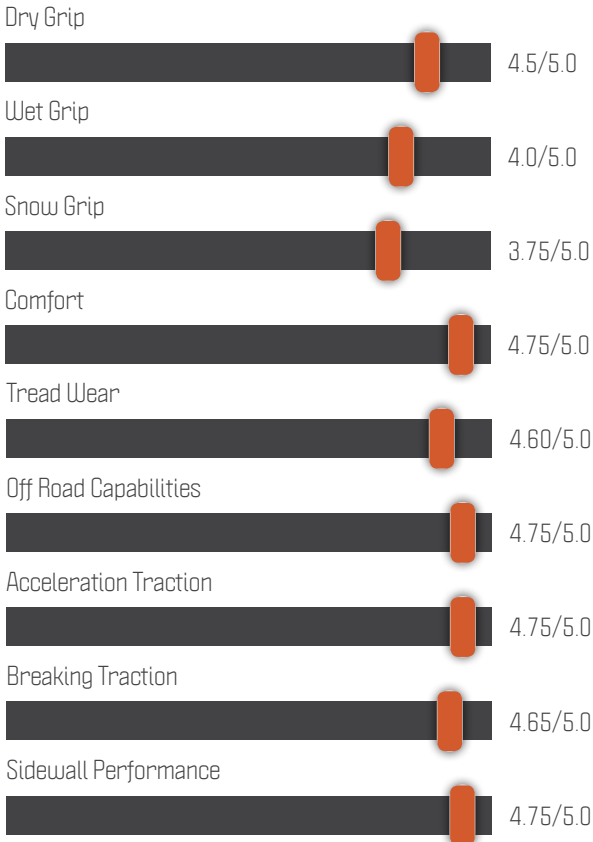

T/R/K

We have taken the experience and knowledge gained from putting our standard Gripper R/T through the grueling BITD Vegas to Reno, and improved our tire further with our newest Gripper T/R/K. By maintaining the 10-ply rating and lightweight casing, and adding our new proprietary reinforced fiber sidewall, we have taken our Gripper R/T to the next level. Whether it is cruising through the desert on the weekend or crushing the Baja 1000, our new Gripper T/R/K will take your UTV to the next level. For more information on our line of wheels, and tires visit fueloffroad.com/UTV

SIZES AVAILABLE

28x10R14
32x10R14

32x10R15
35x10R15

GRIPPER T/R/K PERFORMANCE SPECS