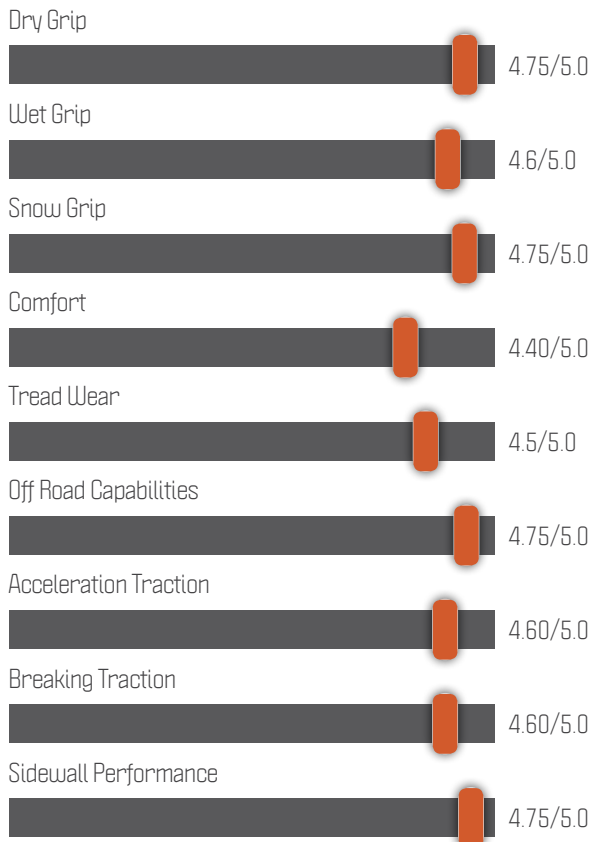

UTV

To complete the package, we're excited to offer DOT-approved Fuel Gripper UTV tires. Tested in the toughest conditions so you never have end your adventure early. The Gripper UTV is the tire that's strong enough to blast through the open desert and also features a channeled tread design to cut deep into the mud and loam.

SIZES AVAILABLE

28x10R14
30x10R14

32x10R14
30x10R15

GRIPPER UTV PERFORMANCE SPECS