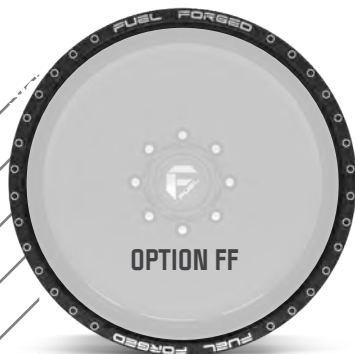

ALL CUSTOM.

STANDARD CLASSIC FLAT PROFILE OR THE NEW CONCAVE AND STEP LIP PROFILES.

Fuel Forged is proud to offer new custom selections on all FF monoblock wheels. Starting with our standard flat, concave profile, or step-lip design, we will design and cut any of our wheel styles in either forging. Additionally, we offer ten different options for your lip detailing. But wait, theres more! We also custom finish any wheel via our state-of-the-art automated paint and powdercoat line.

Choose any of the following ten options when building a forged wheel.

Fuel Forged wheels are machined from 6061 T-6 forged aluminum monoblock blanks. Each order is custom made to your truck or SUV's specifications. All Fuel Forged wheels are available with or without machined Lip dimples. Standard finish for all forged wheels is black & milled -or- polished. Custom finishing is also available.